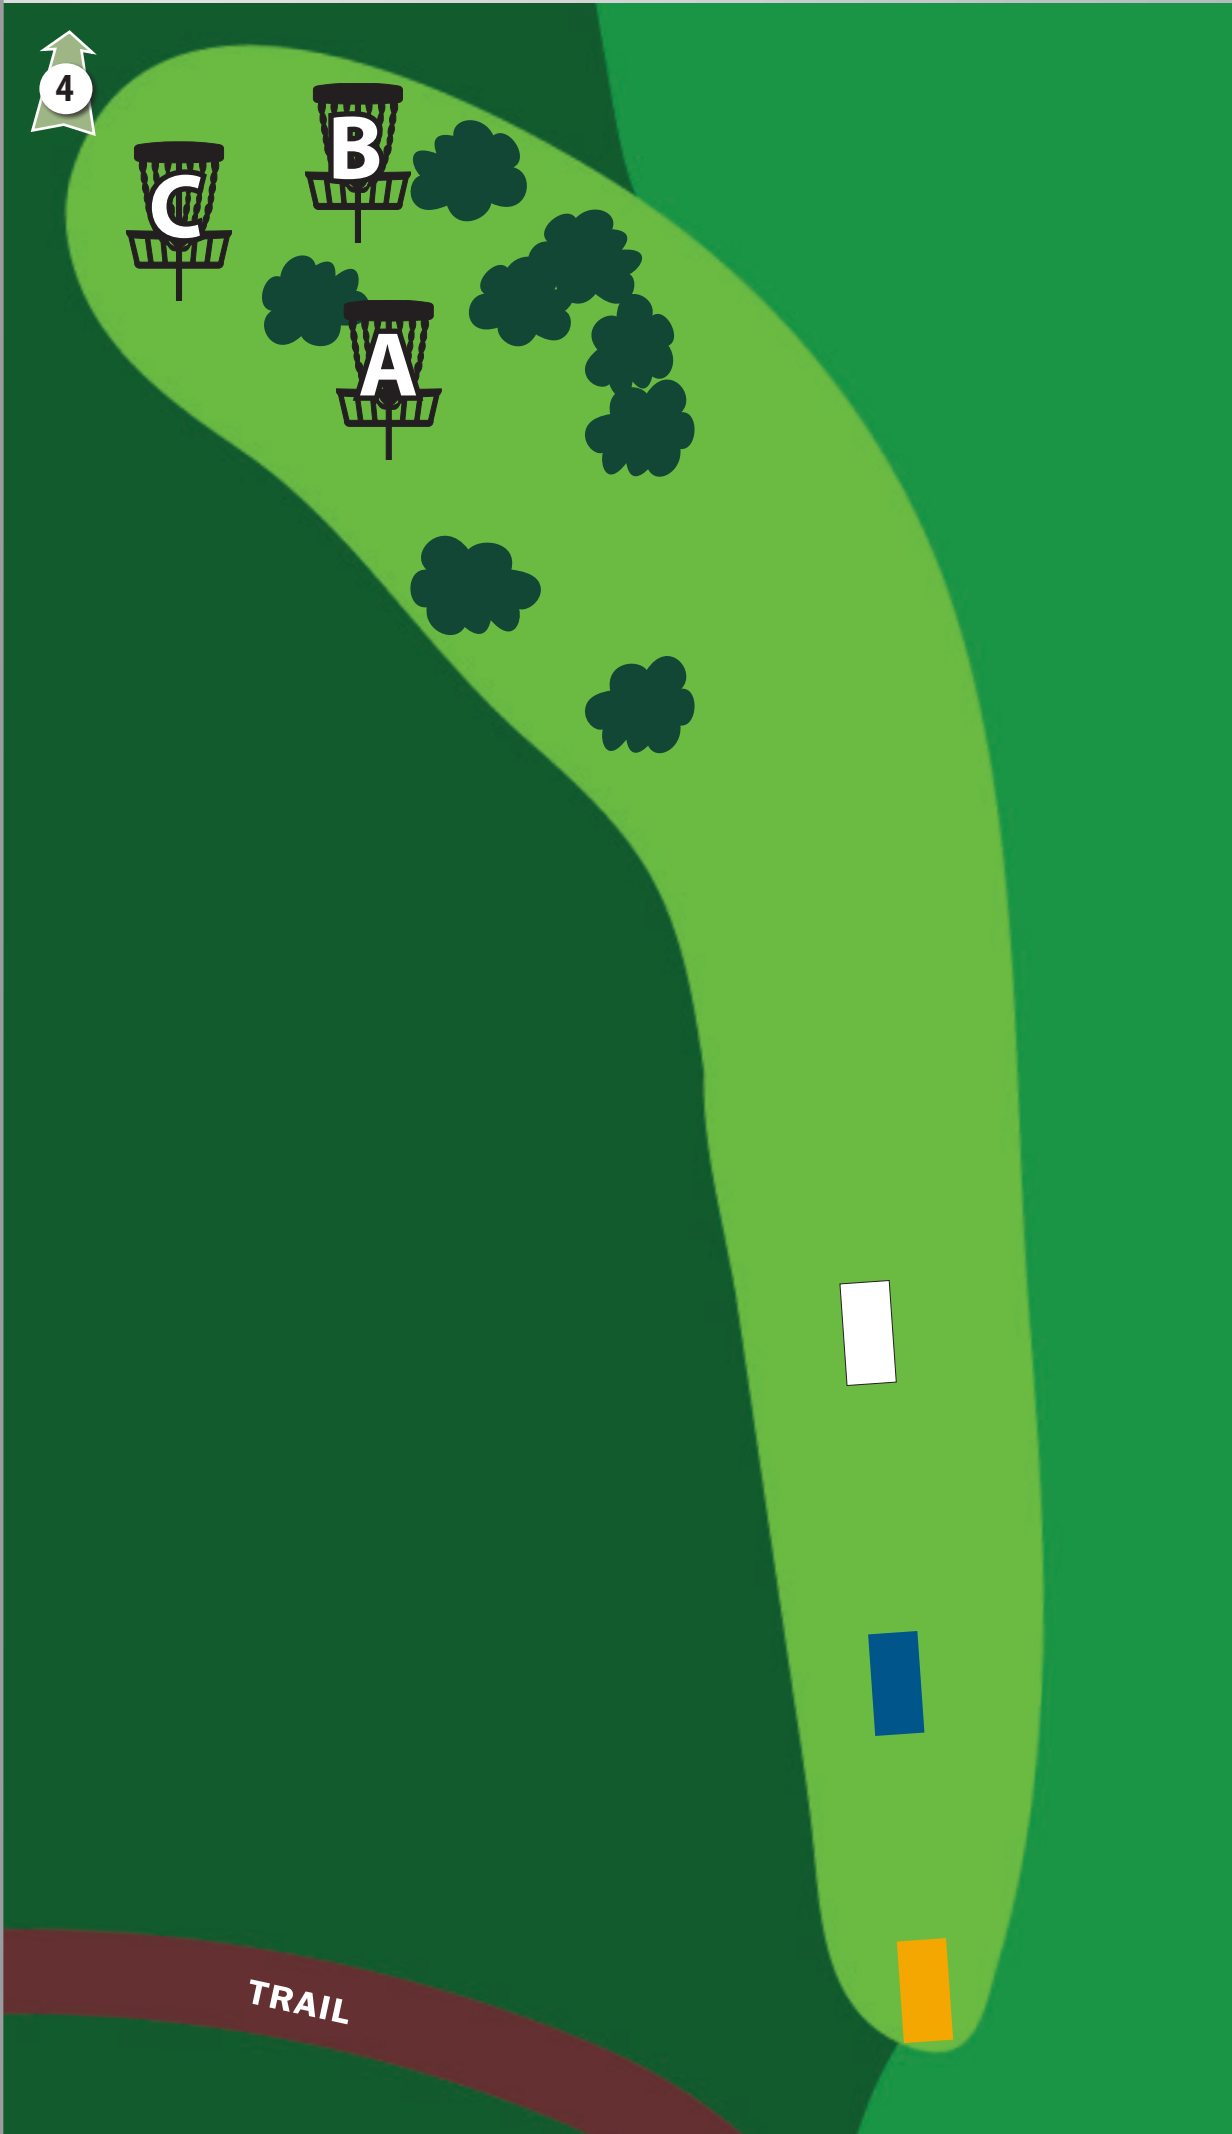

## NORTH BOUNDARY PARK DISC GOLF COURSE

— 2018 PROJECT OF THE YEAR

# PAR 4

## GOLD TEE

*DISTANCE:*

**457 ft / 139 m**

*ELEVATION:*

**+113 ft / +34 m**

*DISTANCE:*

**505 ft / 154 m**

*ELEVATION:*

**+123 ft / +37 m**

*DISTANCE:*

**530 ft / 162 m**

*ELEVATION:*

**+128 ft / +39 m**

SCAN THE QR CODE FOR COURSE MAPS  
or visit [CranberryTownship.org/DiscGolf](http://CranberryTownship.org/DiscGolf)